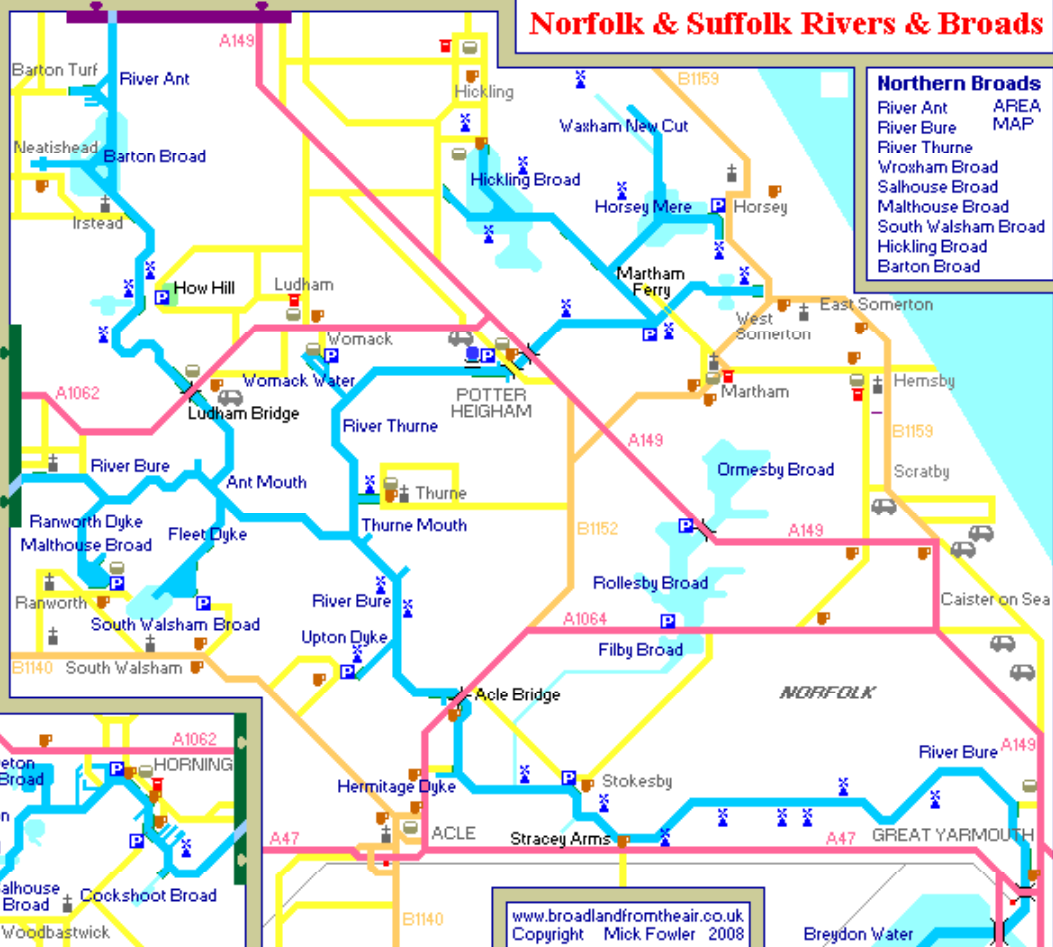

Norfolk & Suffolk Rivers & Broads

- Map key**
- Nature
 - Parkland
 - Shops
 - Footpath
 - Post office
 - Castle
 - Telephone
 - A Road
 - Pub
 - Mill / Pump
 - Golf
 - B Road
 - Eating
 - Church
 - Car Park
 - Byroad
 - Railway
 - Camping

- Northern Broads**
- River Ant
 - River Bure
 - River Thurne
 - Wroxham Broad
 - Salhouse Broad
 - South Walsham Broad
 - Hickling Broad
 - Barton Broad

- River key**
- Lock
 - Mooring
 - Speed Limit
 - Marina
 - Boatyard
 - Foot bridge
 - Road bridge