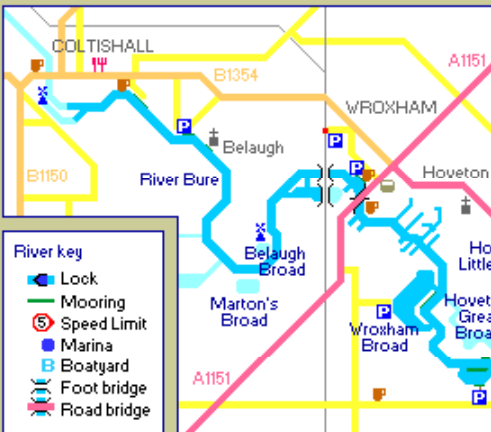

Norfolk & Suffolk Rivers & Broads

- Map key**
- Nature
 - Parkland
 - Shops
 - Footpath
 - Post office
 - Castle
 - Telephone
 - A Road
 - Pub
 - Mill / Pump
 - Golf
 - B Road
 - Eating
 - Church
 - Car Park
 - Byroad
 - Railway
 - Camping

- Northern Broads**
- River Ant
 - River Bure
 - River Thurne
 - Wroxham Broad
 - Salhouse Broad
 - South Walsham Broad
 - Hickling Broad
 - Barton Broad

- River key**
- Lock
 - Mooring
 - Speed Limit
 - Marina
 - Boatyard
 - Foot bridge
 - Road bridge