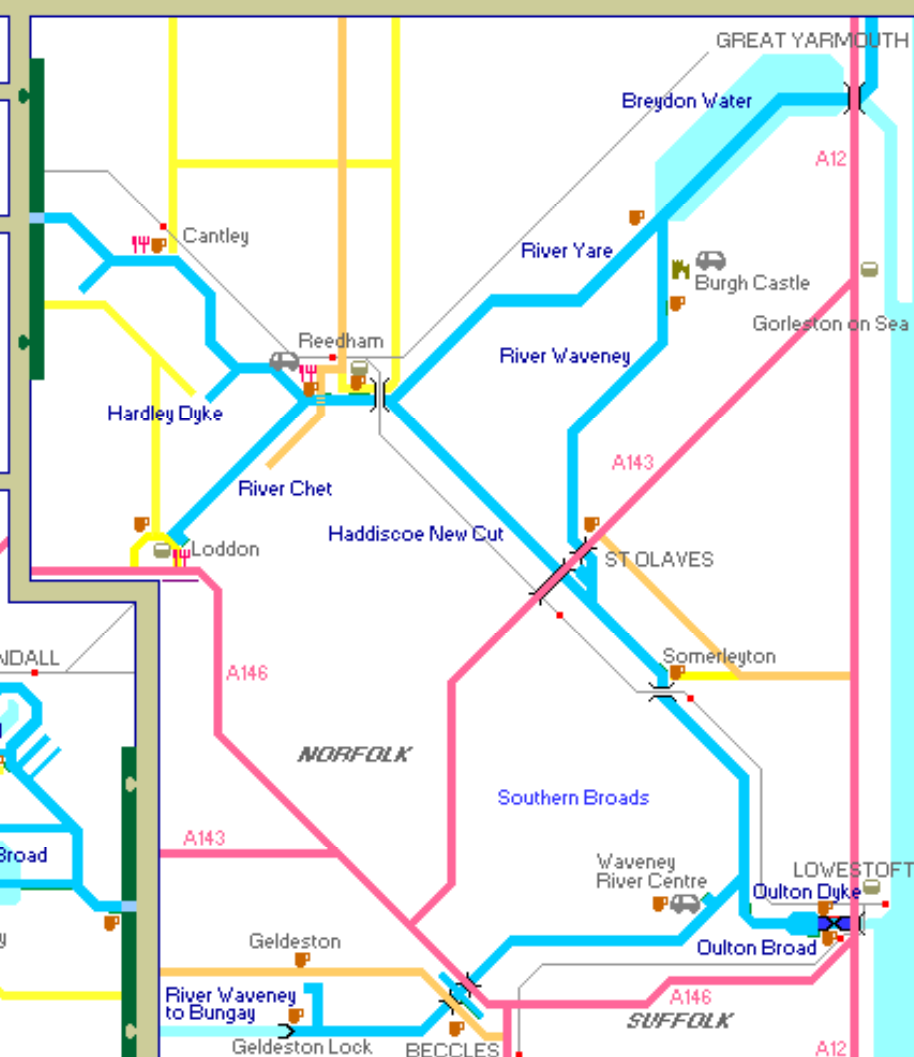

# Norfolk & Suffolk Rivers & Broads

## Southern Broads

AREA MAP

River Waveney - River Yare - Haddiscoe New Cut  
 River Wensum - River Chet - Breydon Water  
 Oulton Broad - Surlingham Broad - Rockland Broad

### River key

- Lock
- Mooring
- Speed Limit
- Marina
- Boatyard
- Foot bridge
- Road bridge

### Map key

- Place of Interest
- Nature
- Post office
- Pub
- Eating
- Shops
- Parkland
- Castle
- Mill / Pump
- Church
- Telephone
- Golf
- Car Park
- Railway
- Footpath
- A Road
- B Road
- Byroad
- Camping