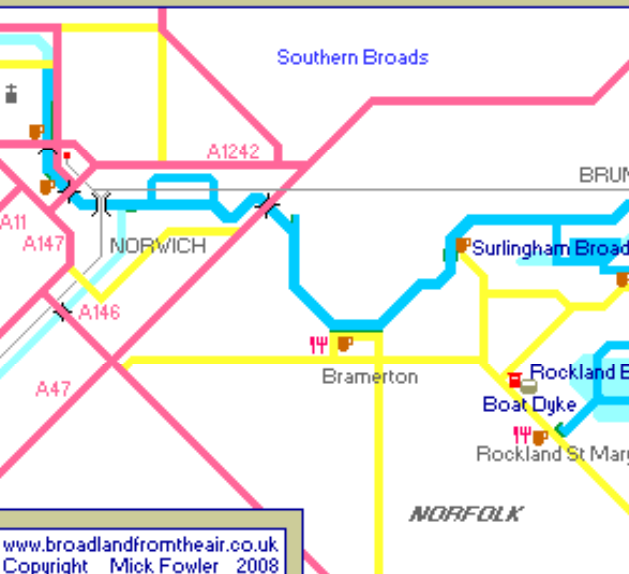

Norfolk & Suffolk Rivers & Broads

Southern Broads

AREA MAP

River Waveney - River Yare - Haddiscoe New Cut
River Wensum - River Chet - Breydon Water
Oulton Broad - Surlingham Broad - Rockland Broad

River key

- Lock
- Mooring
- Speed Limit
- Marina
- Boatyard
- Foot bridge
- Road bridge

Map key

- Place of Interest
- Nature
- Post office
- Pub
- Eating
- Shops
- Parkland
- Castle
- Mill / Pump
- Church
- Telephone
- Golf
- Car Park
- Railway
- Footpath
- A Road
- B Road
- Byroad
- Camping

www.broadlandfromtheair.co.uk
Copyright Mick Fowler 2008