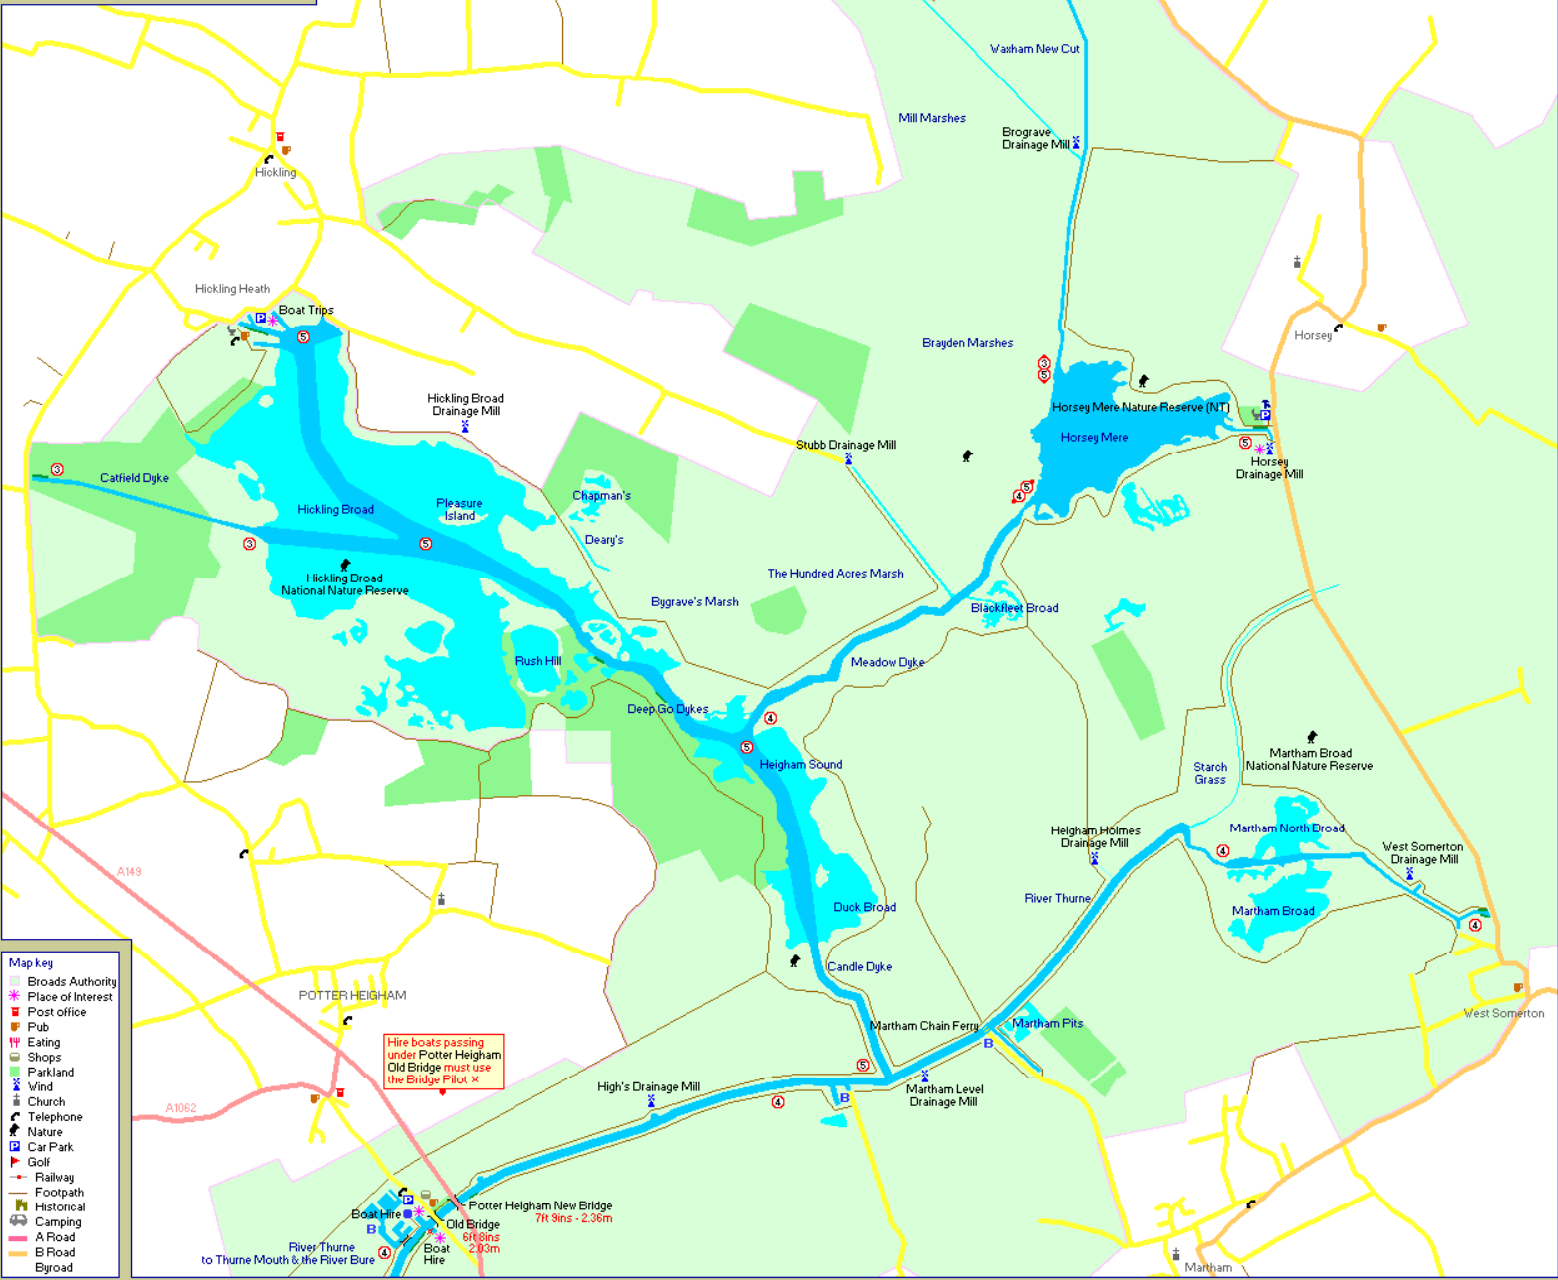

River Thurne Northern Broads 13
Potter Heigham, Hickling Broad, Horsey Mere

River key

Navigation	Water	Toilets
Lock	Fuel	Disposal
Towpath	Marina	Rubbish
Mooring	Boatyard	Pipes
Speed Limit	Foot bridge	Road bridge

Map key

Broads Authority	Place of Interest
Post office	Pub
Eating	Shops
Parkland	Wind
Church	Telephone
Nature	Car Park
Golf	Railway
Footpath	Historical
Camping	A Road
B Road	Byroad