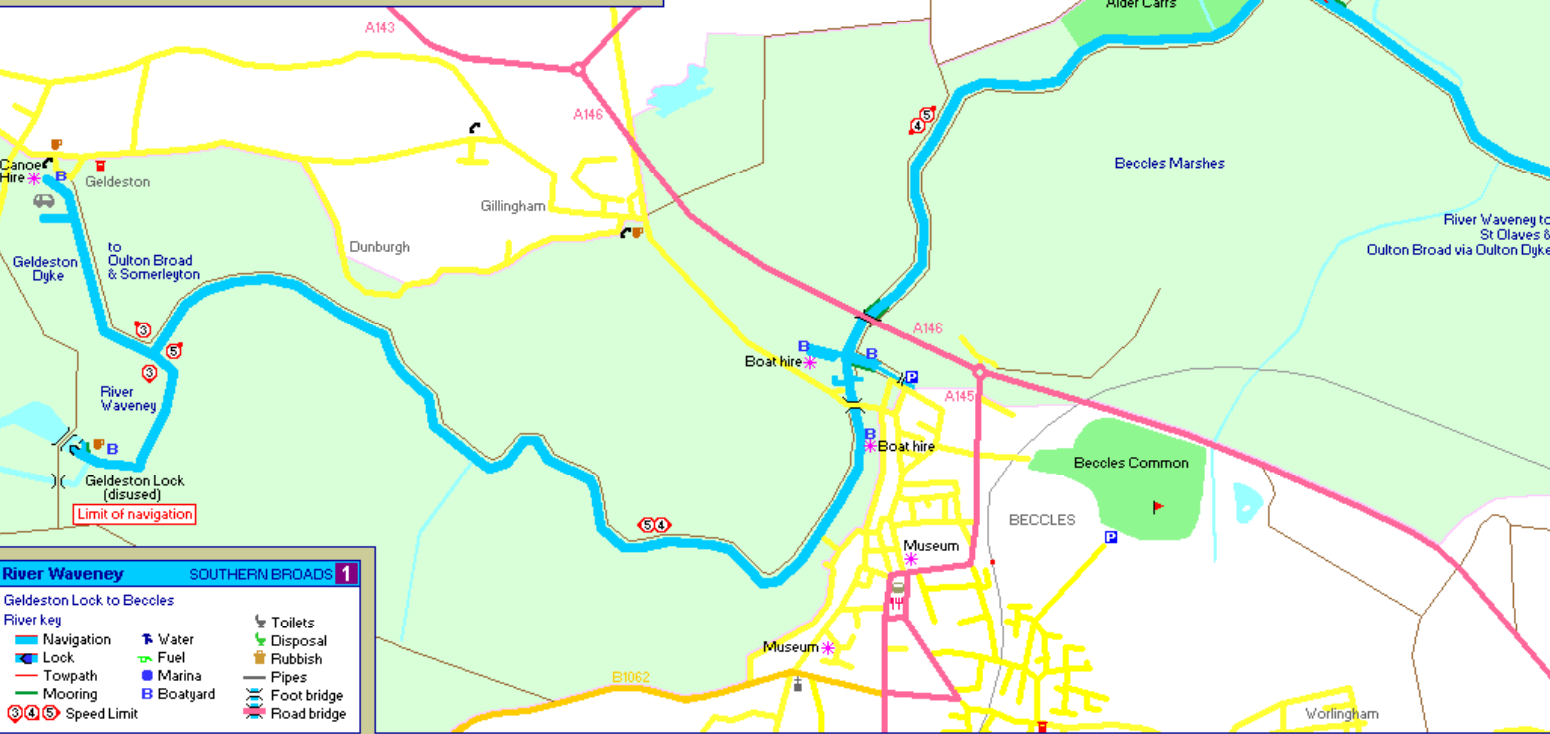

The Broads

Broads Authority	Place of Interest	Car Park
Post office	Parkland	Camping
Pub	Wind	Railway
Eating	Church	Footpath
Shops	Telephone	B Road
	Castle	Byroad

River Waveney		SOUTHERN BROADS 1	
Geldeston Lock to Beccles			
River Key			
Navigation	Water	Disposal	Toilets
Lock	Fuel	Rubbish	Pipes
Towpath	Marina	Foot bridge	Road bridge
Mooring	Boatyard	Speed Limit