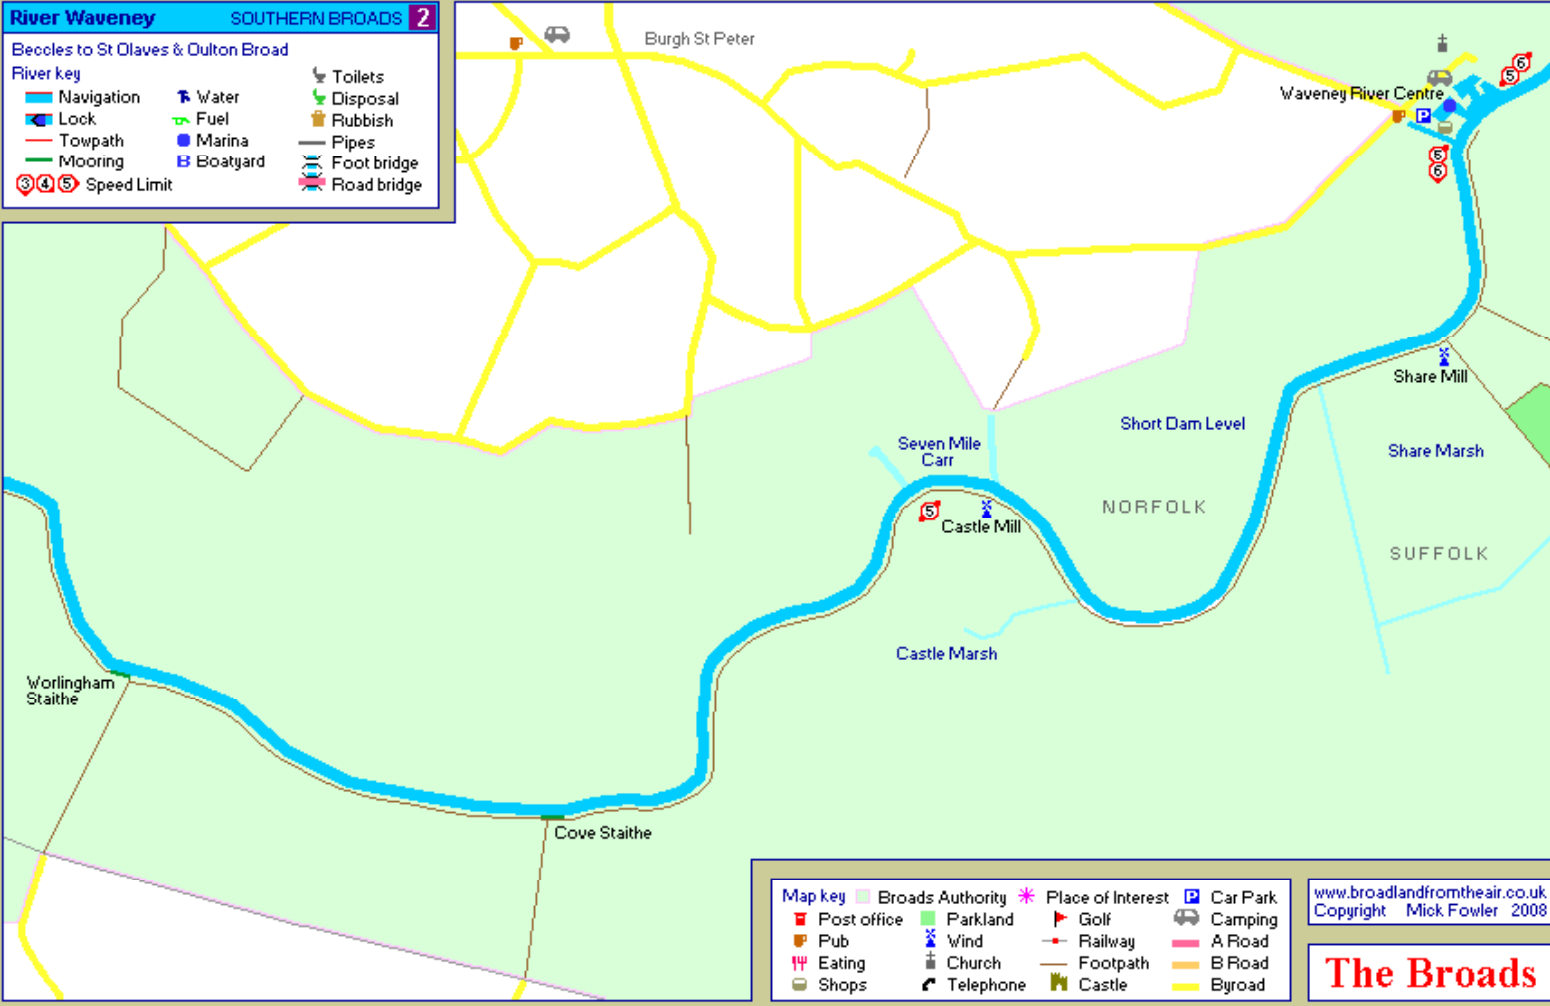

River Waveney SOUTHERN BROADS 2

Beccles to St Olaves & Oulton Broad

- River key
- Navigation
 - Lock
 - Towpath
 - Mooring
 - 30 Speed Limit
 - Water
 - Fuel
 - Marina
 - Boatyard
 - Disposal
 - Rubbish
 - Pipes
 - Foot bridge
 - Road bridge

- Map key
- Post office
 - Pub
 - Eating
 - Shops
 - Broads Authority
 - Parkland
 - Wind
 - Church
 - Telephone
 - Place of Interest
 - Golf
 - Railway
 - Footpath
 - Castle
 - Car Park
 - Camping
 - A Road
 - B Road
 - Byroad