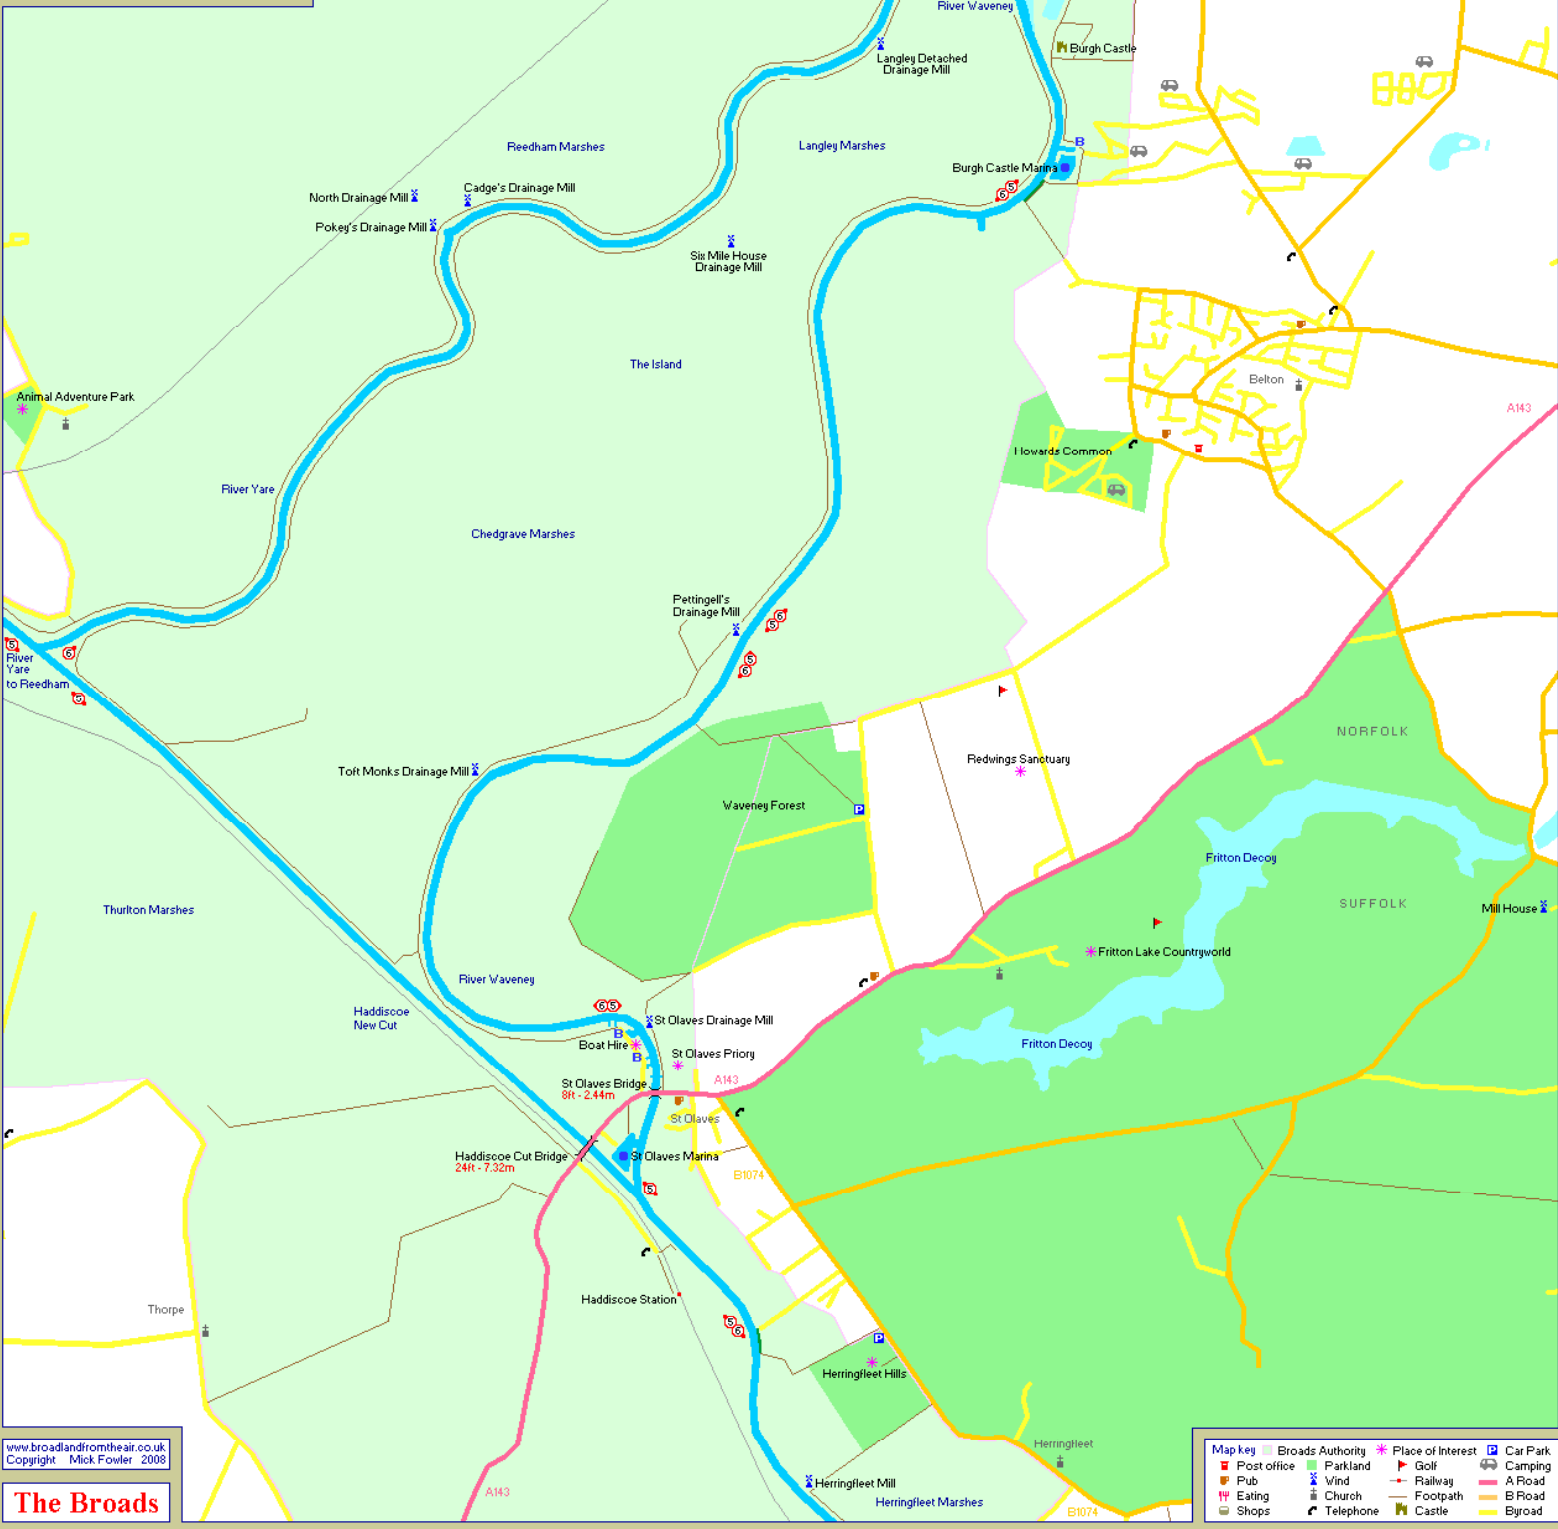

River Waveney SOUTHERN BROADS 5

- St Olaves to Breydon Water, New Cut to River Yare
- River key**
- Navigation
 - Lock
 - Towpath
 - Mooring
 - 40 Speed Limit
 - Water
 - Fuel
 - Marina
 - Boatyard
 - Toilets
 - Disposal
 - Rubbish
 - Pipes
 - Foot bridge
 - Road bridge

www.broadlandfromtheair.co.uk
Copyright Mick Fowler 2008

The Broads

- Map key**
- Broads Authority
 - Place of Interest
 - Car Park
 - Post office
 - Parkland
 - Camping
 - Pub
 - Wind
 - Railway
 - Eating
 - Church
 - Footpath
 - Shops
 - Telephone
 - Castle
 - A Road
 - B Road
 - Byroad